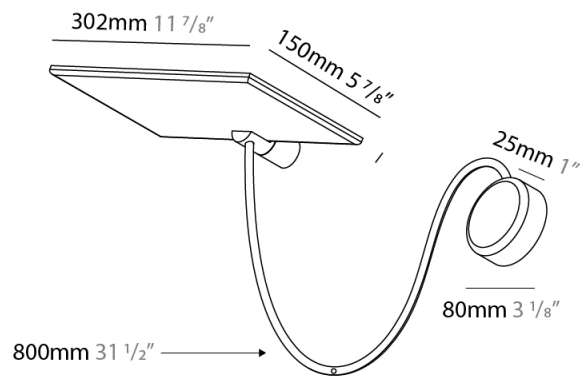

PROJECT	
TYPE	
SPECIFIER	
QUANTITY	
DATE	

GIUUP 1 SURFACE

D43028-

base number   Finish
Options

1. To build a product code in our configurator select the specify button on the base model # product page
2. To build a manual product code on this datasheet choose from the options listed below in blue font and add the suffix to the base model #

GENERAL

Series: GiuUp
Subseries: GiuUp 1
Brand: Icône
Division: Design
Mounting Type: Surface
Mounting Location: Wall
Subcategory: Ambient

PHYSICAL

Shape: Rectangle
Length (mm): 302
Length (in): 11 7/8
Width (mm): 150
Width (in): 5 7/8
Light Distribution: Direct / Indirect
Fixture Finish: WHI / BLK / DGY
Fixture Material: Aluminum
Cable Details: 800mm / 31 1/2"

ELECTRICAL

Lamp Type: LED
Total Output Wattage (W): 20
Dimming: Electronic Low Voltage Dimming
Input Voltage (V): 120Vac Direct Line

LED

Number of LEDs: 1
Color Temperature (°K): 3000
Nominal Lumen (lm): 1900
CRI: >90 CRI
Lamp Life (hrs): 50000

OPTICAL

RATINGS AND CERTIFICATIONS

Certified By: Certified for North American Standards
IP rating: IP20

Ø108mm 4 1/4"

2 J-Box Cover Plate included