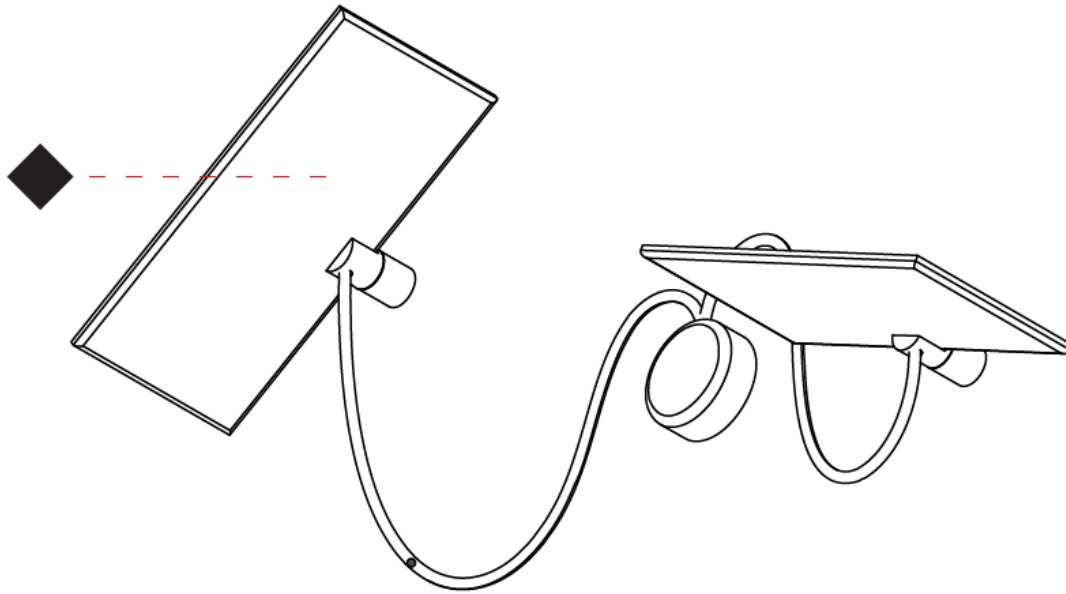

GIUUP 2 SURFACE

D43035-

PROJECT

TYPE

SPECIFIER

QUANTITY

DATE

D