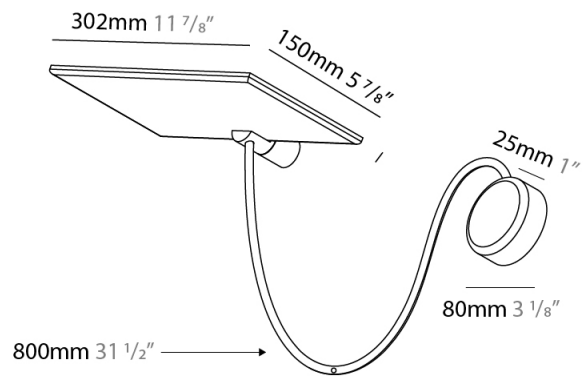

GENERAL

Series: GiuUp
 Subseries: GiuUp 1
 Brand: Icône
 Division: Design
 Mounting Type: Surface
 Mounting Location: Wall
 Subcategory: Ambient

PHYSICAL

Shape: Rectangle
 Length (mm): 302
 Length (in): 11 7/8
 Width (mm): 150
 Width (in): 5 7/8
 Light Distribution: Direct / Indirect
 Fixture Finish: WHI / BLK / DGY
 Fixture Material: Aluminum
 Cable Details: 800mm / 31 1/2"

GENERAL

Series: GiuUp
 Subseries: GiuUp Single
 Brand: Icone
 Division: Design
 Mounting Type: Surface
 Mounting Location: Wall
 Subcategory: Ambient

PHYSICAL

Shape: Rectangle
 Length (mm): 302
 Length (in): 11 7/8
 Width (mm): 150
 Width (in): 5 7/8
 Light Distribution: Direct / Indirect
 Fixture Finish: WHI / BLK / DGY
 Fixture Material: Aluminum

GENERAL

Series: GiuUp
 Brand: Icone
 Division: Design
 Mounting Type: Surface
 Mounting Location: Wall
 Subcategory: Ambient

PHYSICAL

Shape: Rectangle
 Length (mm): 302
 Length (in): 11 7/8
 Width (mm): 150
 Width (in): 5 7/8
 Light Distribution: Direct / Indirect
 Fixture Finish: WHI / BLK / DGY
 Fixture Material: Aluminum
 Cable Details: 800mm / 31 1/2"

OPTICAL

RATINGS AND CERTIFICATIONS

Certified By: Certified for North American Standards
 IP rating: IP20

Ø108mm 4 1/4"

2 J-Box Cover Plate included

GIUUP SURFACE

D43032-

PROJECT