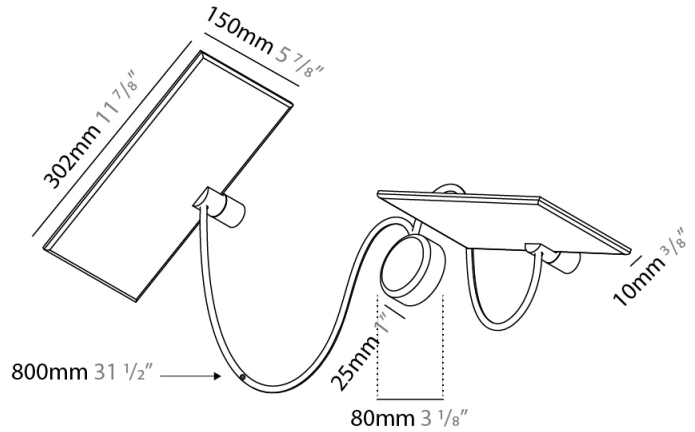

PROJECT	_____
TYPE	_____
SPECIFIER	_____
QUANTITY	_____
DATE	_____

GIUUP 2 SURFACE

D43035-

base number   Finish
Options

1. To build a product code in our configurator select the specify button on the base model # product page
2. To build a manual product code on this datasheet choose from the options listed below in blue font and add the suffix to the base model #

GENERAL

Series: GiuUp
Subseries: GiuUp 2
Brand: Icône
Division: Design
Mounting Type: Surface
Mounting Location: Wall
Subcategory: Ambient

PHYSICAL

Shape: Rectangle
Length (mm): 302
Length (in): 11 7/8
Width (mm): 150
Width (in): 5 7/8
Light Distribution: Direct / Indirect
Fixture Finish: WHI / BLK / DGY
Fixture Material: Aluminum
Cable Details: 800mm / 31 1/2" per panel

ELECTRICAL

Lamp Type: LED
Total Output Wattage (W): 80
Max. Wattage Per Lamp (W): 40
Dimming: Electronic Low Voltage Dimming
Input Voltage (V): 120Vac Direct Line

LED

Number of LEDs: 2
Color Temperature (°K): 3000
Nominal Lumen (lm): 7600
CRI: >90 CRI
Lamp Life (hrs): 50000

OPTICAL

RATINGS AND CERTIFICATIONS

Certified By: Certified for North American Standards
IP rating: IP20

Ø108mm 4 1/4"

3 J-Box Cover Plate included