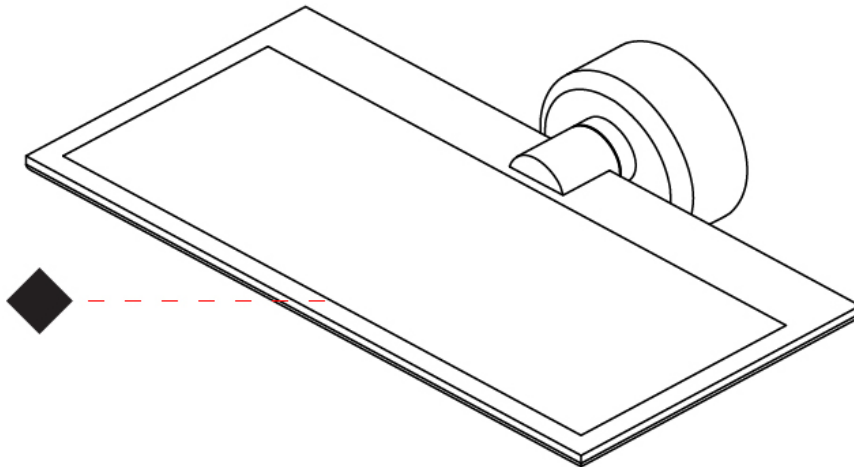

GIUUP SINGLE SURFACE

D43029-

PROJECT _____

TYPE _____

SPECIFIER _____

QUANTITY _____

DATE _____

D