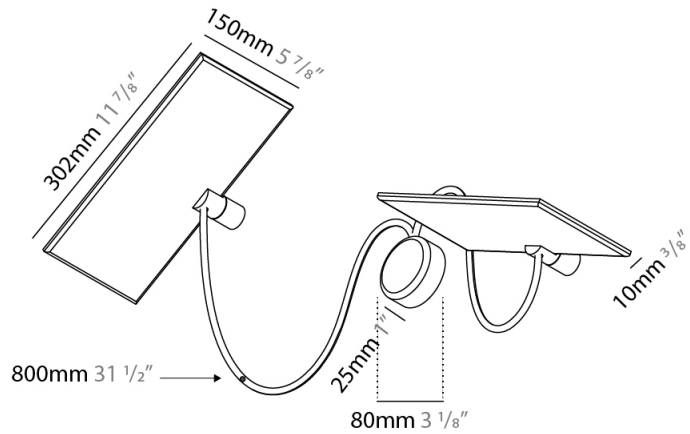

PROJECT	_____
TYPE	_____
SPECIFIER	_____
QUANTITY	_____
DATE	_____

GIUUP 2 SURFACE

D43034-

base number   Finish
Options

1. To build a product code in our configurator select the specify button on the base model # product page
2. To build a manual product code on this datasheet choose from the options listed below in blue font and add the suffix to the base model #

GENERAL

Series: GiuUp
Subseries: GiuUp 2
Brand: Icane
Division: Design
Mounting Type: Surface
Mounting Location: Wall
Subcategory: Ambient

PHYSICAL

Shape: Rectangle
Length (mm): 302
Length (in): 11 7/8
Width (mm): 150
Width (in): 5 7/8
Light Distribution: Direct / Indirect
Fixture Finish: WHI / BLK / DGY
Fixture Material: Aluminum
Cable Details: 800mm / 31 1/2" per panel

ELECTRICAL

Lamp Type: LED
Total Output Wattage (W): 40
Max. Wattage Per Lamp (W): 20
Dimming: Electronic Low Voltage Dimming
Input Voltage (V): 120Vac Direct Line

LED

Number of LEDs: 2
Color Temperature (°K): 3000
Nominal Lumen (lm): 3800
CRI: >90 CRI
Lamp Life (hrs): 50000

OPTICAL

RATINGS AND CERTIFICATIONS

Certified By: Certified for North American Standards
IP rating: IP20

Ø108mm 4 1/4"

3 J-Box Cover Plate included