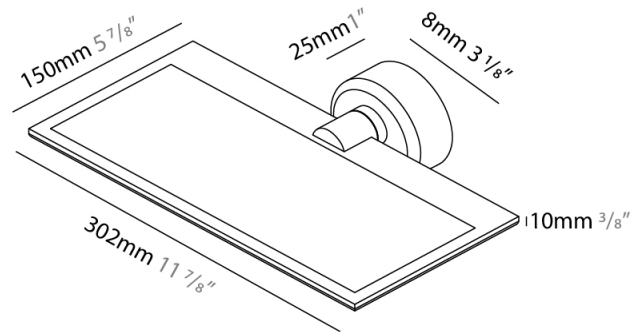

GENERAL

Series: GiuUp
 Subseries: GiuUp 1
 Brand: Icône
 Division: Design
 Mounting Type: Surface
 Mounting Location: Wall
 Subcategory: Ambient

PHYSICAL

Shape: Rectangle
 Length (mm): 302
 Length (in): 11 7/8
 Width (mm): 150
 Width (in): 5 7/8
 Light Distribution: Direct / Indirect
 Fixture Finish: WHI / BLK / DGY
 Fixture Material: Aluminum
 Cable Details: 800mm / 31 1/2"

GENERAL

Series: GiuUp
 Subseries: GiuUp Single
 Brand: Icone
 Division: Design
 Mounting Type: Surface
 Mounting Location: Wall
 Subcategory: Ambient

PHYSICAL

Shape: Rectangle
 Length (mm): 302
 Length (in): 11 7/8
 Width (mm): 150
 Width (in): 5 7/8
 Light Distribution: Direct / Indirect
 Fixture Finish: WHI / BLK / DGY
 Fixture Material: Aluminum

OPTICAL

RATINGS AND CERTIFICATIONS

Certified By: Certified for North American Standards
 IP rating: IP20

Ø108mm 4 1/4"

J-Box Cover Plate included

GIUUP SINGLE SURFACE

D43029-

PROJECT _____

GENERAL

Series: GiuUp
 Brand: Icone
 Division: Design
 Mounting Type: Surface
 Mounting Location: Wall
 Subcategory: Ambient

PHYSICAL

Shape: Rectangle
 Length (mm): 302
 Length (in): 11 7/8
 Width (mm): 150
 Width (in): 5 7/8
 Light Distribution: Direct / Indirect
 Fixture Finish: WHI / BLK / DGY
 Fixture Material: Aluminum
 Cable Details: 800mm / 31 1/2"